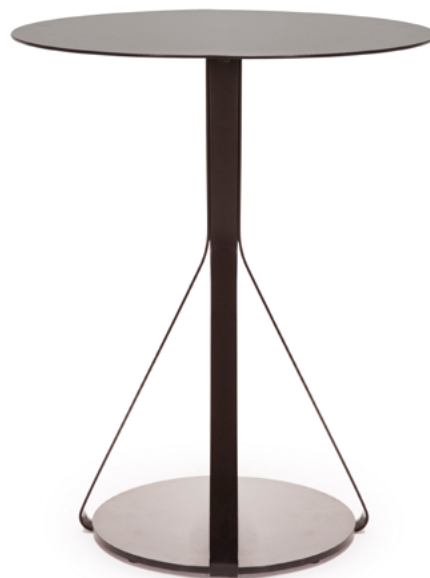

---

Barcelona, 2017

This family of tables are inspired by the Cone models. Berry is the lighter version, stripped down to its essential lines. It has a lacquered iron base available in three different heights (50, 75 and 110cm). You can choose to have the table top in cast iron, compact HPL or plywood.