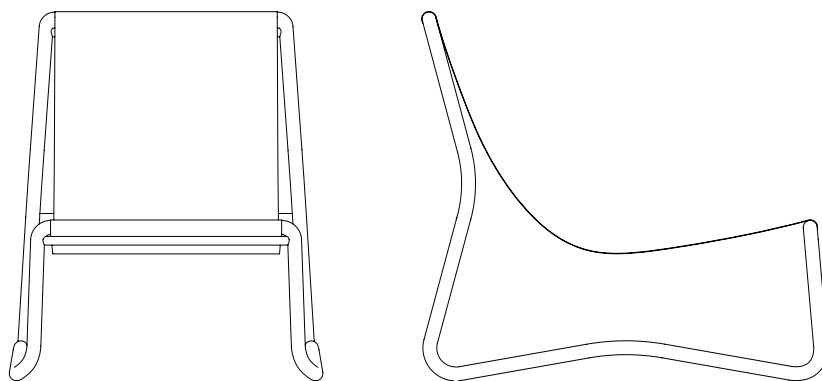

A very comfortable deck chair with a tubular aluminium frame available in two colours lacquer finish. Seat made of self-supporting outdoor fabric available in a selection of finishes.

Bold Deck Chair

Gris claro | *Light grey*

Asiento tapizado disponible en tela autoportante de exterior.

Deck chair with a tubular aluminium frame, lacquer finish and upholstered seat. Suitable for indoor or outdoor use. Stackable. Frame available in two standard colours: dark grey and light grey.

Upholstered seat available in self-supporting outdoor fabric.

Medidas | Dimensions

730x930x860 mm

375 mm altura asiento | *seat height*

Acabado | **Finish**

Metal | Metal

Gris claro | *Light grey*

Gris Oscuro | *Dark grey*