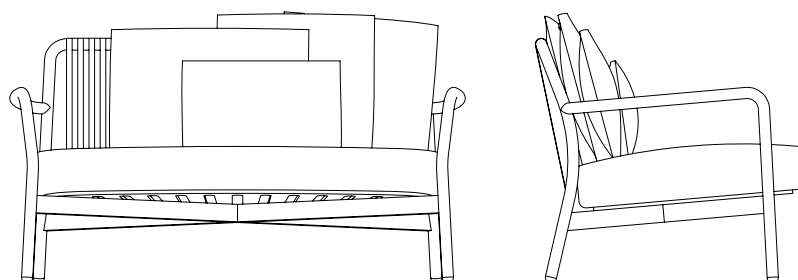

*Sofa with a tubular aluminium frame, textured lacquer finish, black polyester cord backrest and upholstered seat and cushions. Suitable for indoor or outdoor use.*

*Frame available in six standard colours, light grey (RAL 7044), dark grey (RAL 7022), sand (RAL 1024), pink (RAL 3012), green (RAL 6011) and blue (RAL 6033).*

*Upholstered seat and cushions available in selected fabrics or the client's choice of fabric (COM). Includes four cushions, a 50x35 cm one (LGC 979-01), two of 50x50 cm (LGC 979-02) and a 60x45 cm one (LGC 979-03). Additional cushions are available.*

### Medidas | Dimensions

1.310x750x710 mm

410 mm altura asiento | *seat height*

570 mm altura reposabrazos | *armrest height*