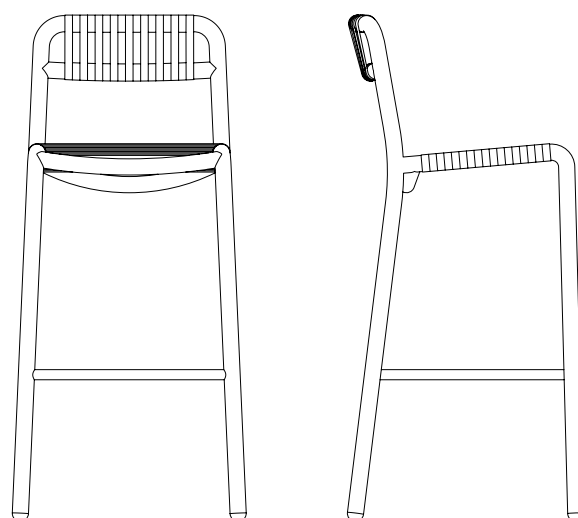

Practical high stool with a tubular aluminium frame available in two colours lacquer finish. The backrest and seat of the chair are made of polyester cord. Suitable for indoor or outdoor use. Designed for terraces and other outdoor public spaces, although they work equally well indoors.

Bold Stool
Gris oscuro | *Dark grey*

Bold Stool
Gris claro | *Light grey*

Taburete alto en estructura tubular de aluminio acabado lacado texturizado, respaldo y asiento de cuerda de poliéster de color negro. Apto para uso interior y exterior.

Disponible en seis colores estándar, gris claro (RAL 7044), gris oscuro (RAL 7022), arena (RAL 1024), rosa (RAL 3012), verde (RAL 6011) y azul (RAL 6033).

High stool in a tubular aluminium frame with a textured lacquer finish and backrest and seat in black color polyester cord. Suitable for indoor or outdoor use.

Frame available in six standard colours, light grey (RAL 7044), dark grey (RAL 7022), sand (RAL 1024), pink (RAL 3012), green (RAL 6011) and blue (RAL 6033).

Medidas | Dimensions

450x460x1.010 mm

750 mm altura asiento | *seat height*