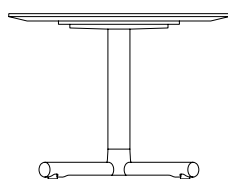

Cast aluminium table base, textured lacquer finish and adjustable feet. Suitable for indoor or outdoor use.

Available in three sizes: 45, 75 and 105 cm.

Frame available in six standard colours, light grey (RAL 7044), dark grey (RAL 7022), sand (RAL 1024), pink (RAL 3012), green (RAL 6011) and blue (RAL 6033).

Top available in iron or aluminium sheet, HPL compact and plywood of 60, 70 and 80 cm. Tables tops are sold separately.

Medidas | Dimensions

Bold Table 45: 440x440x430 mm

Bold Table 75: 440x440x710 mm

Bold Table 105: 440x440x1.030 mm