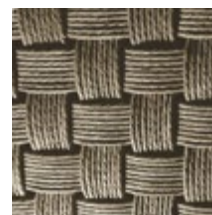

*Frame and boards available in beech, oak and stained beech or lacquered oak in four different colors.*

*Webbing for seat available in three colors and rope in natural or black finish.*

### Madera | Wood

Haya | *Beech*

Roble | *Oak*

Arena | *Sand*

Rojo | *Red*

Verde | *Green*

Azul | *Blue*

### Cinchas | Stripes

Beige | *Beige*

Gris | *Grey*

Negro | *Black*

### Cuerda | Rope

Natural | *Natural*

Negro | *Black*